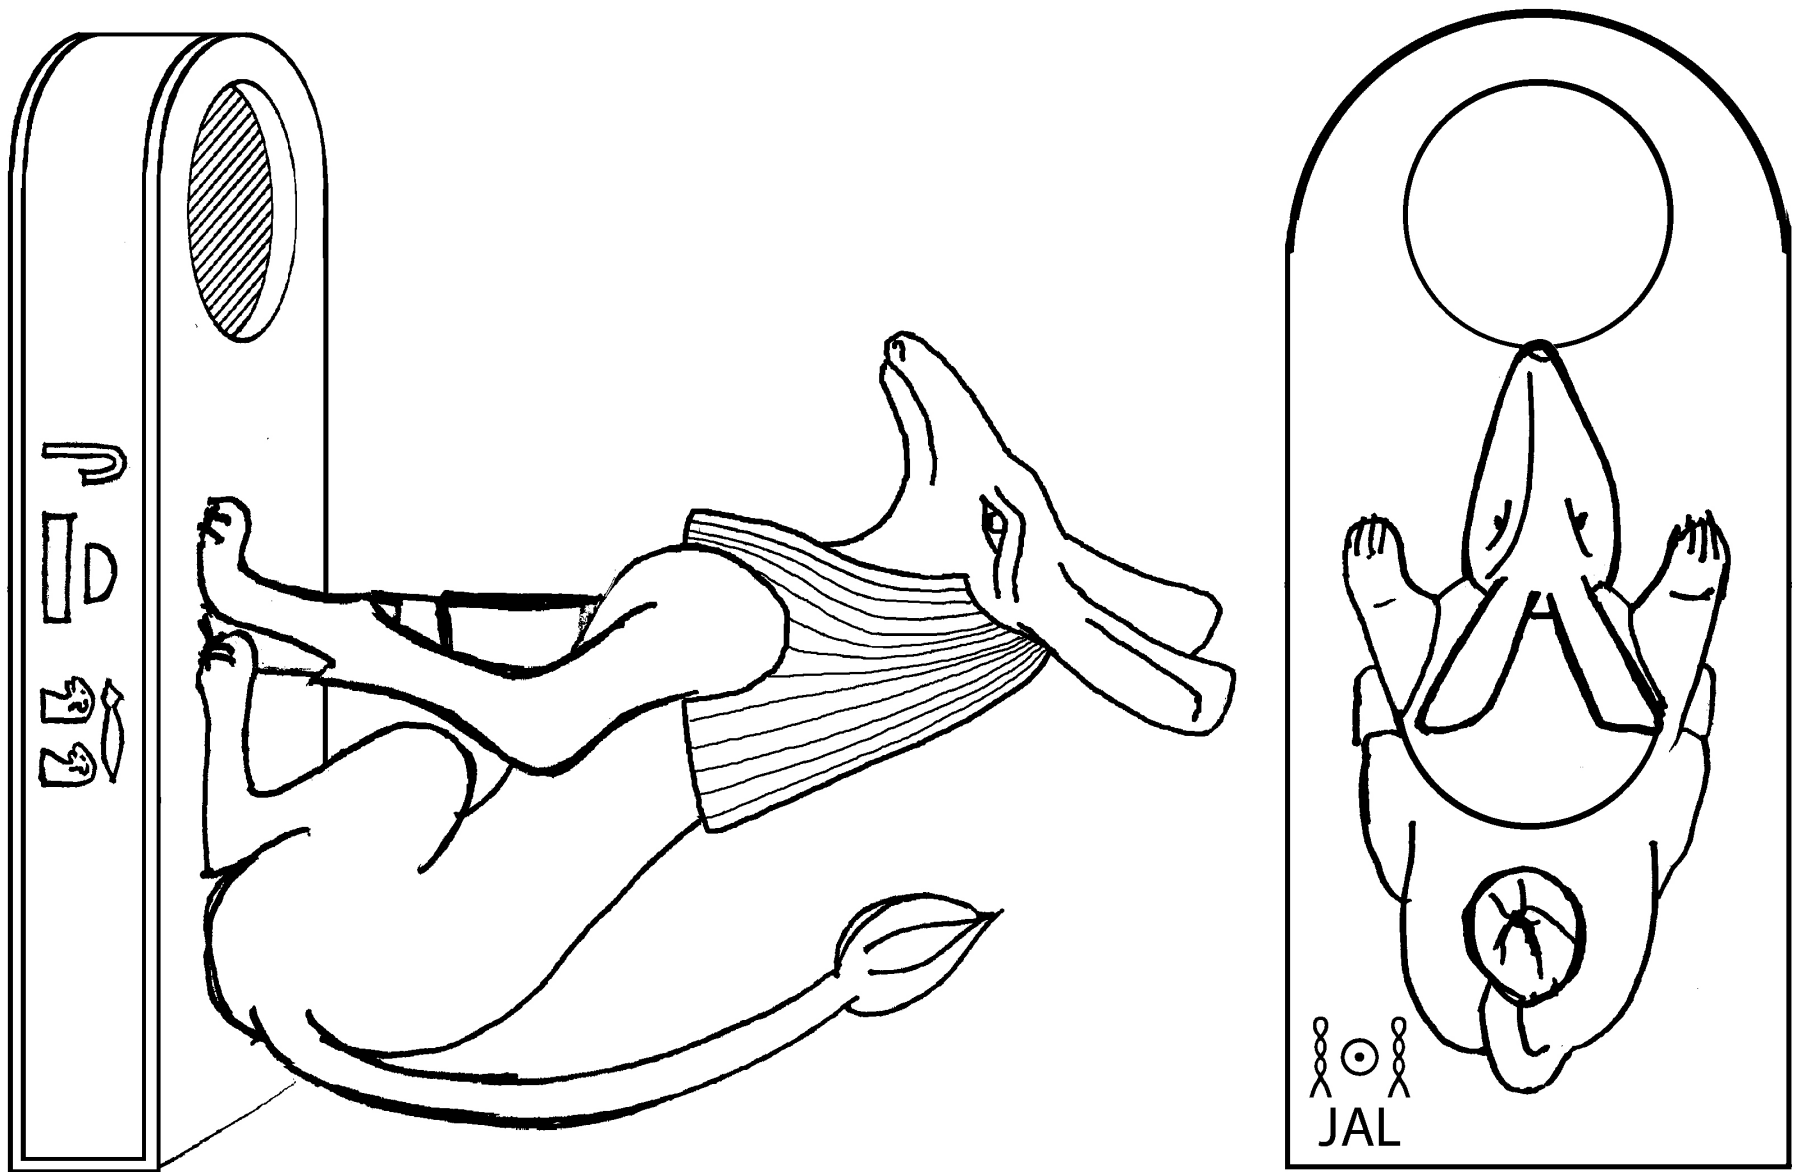

About 7 1/2"
tall

Recessed area to be
1 1/2" at diameter

View from above, glyphs meaning "Neheh" (forever) and my initials, right space for sculptor signature.