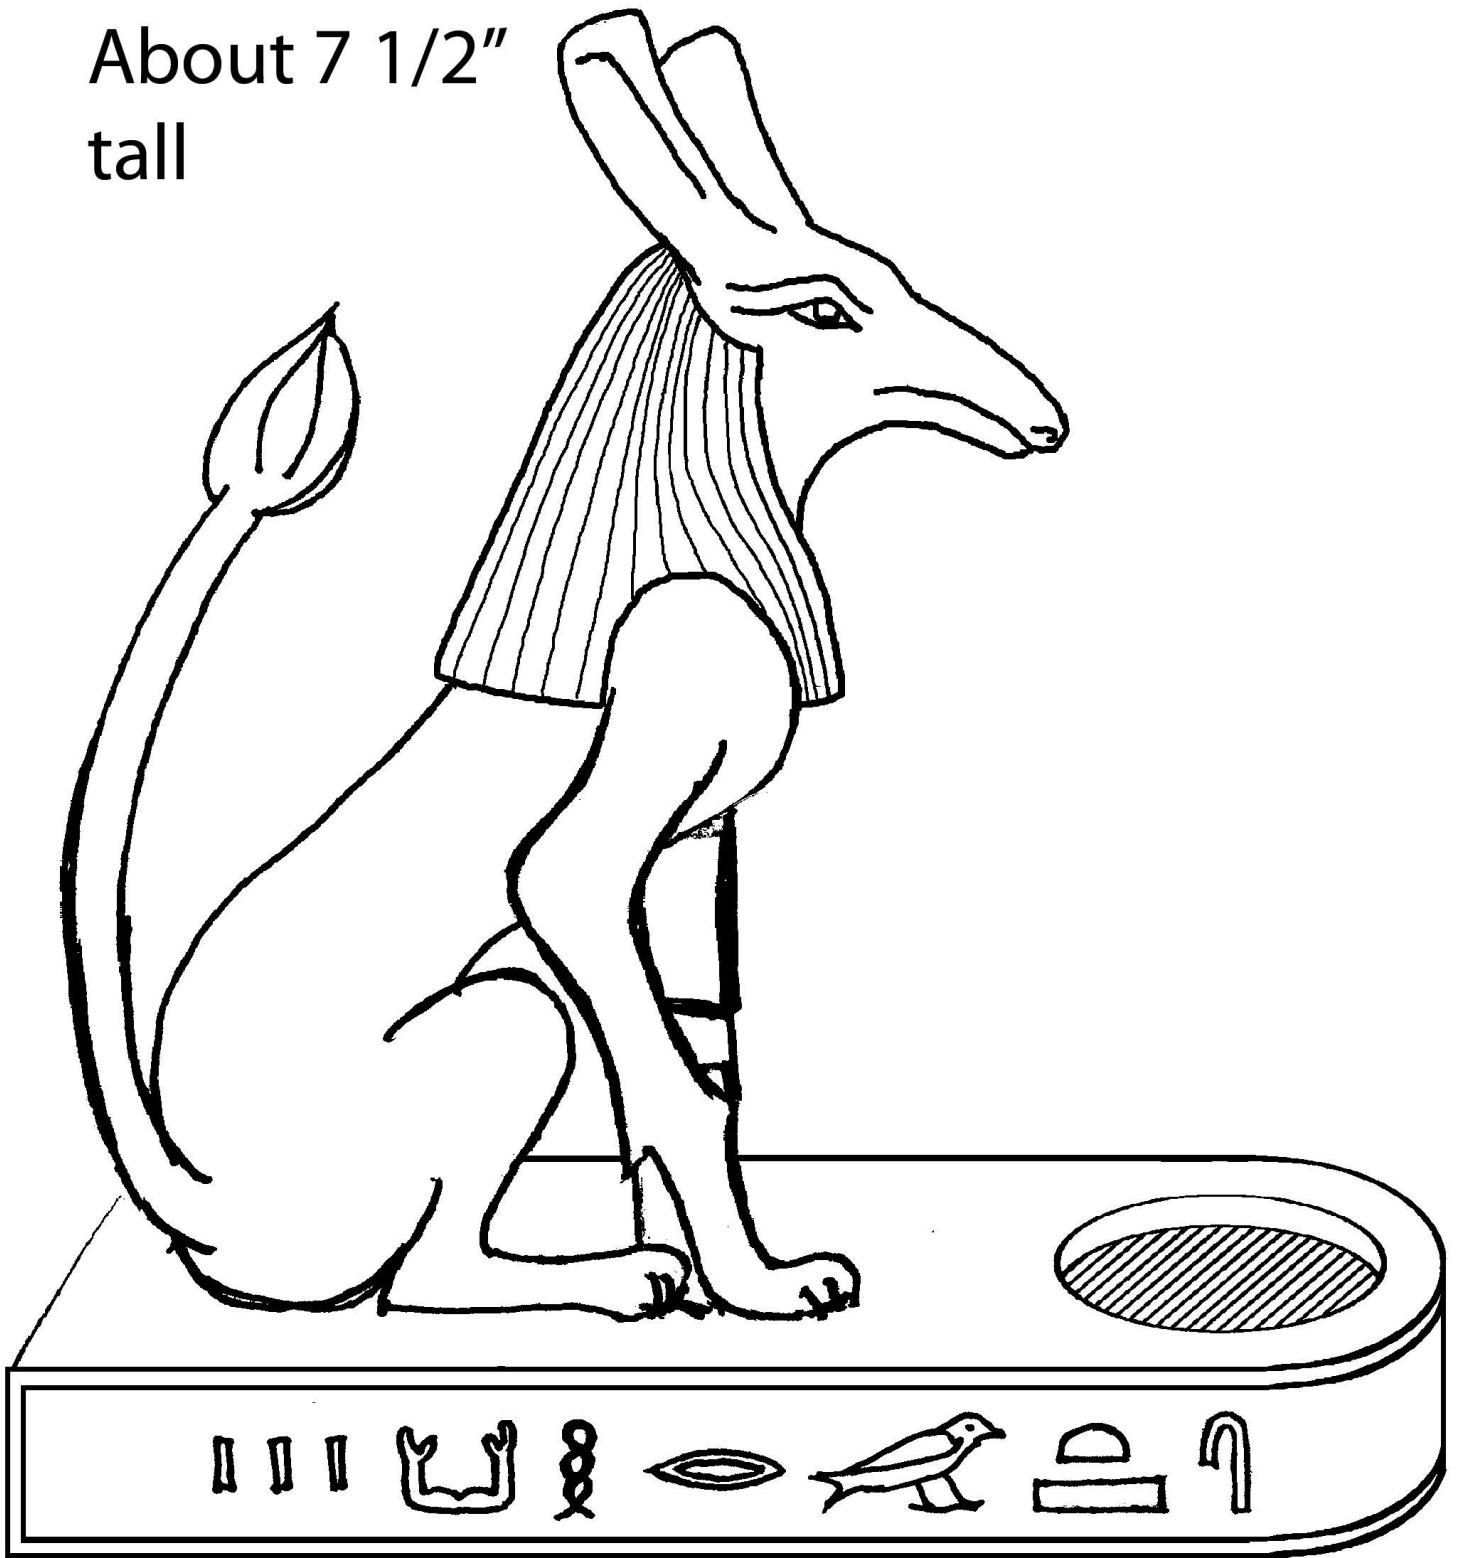

About 7 1/2"
tall

Recessed area to be
1 1/2" at diameter

View from above, glyphs meaning "Neheh" (forever) and my initials, right space for sculptor signature.