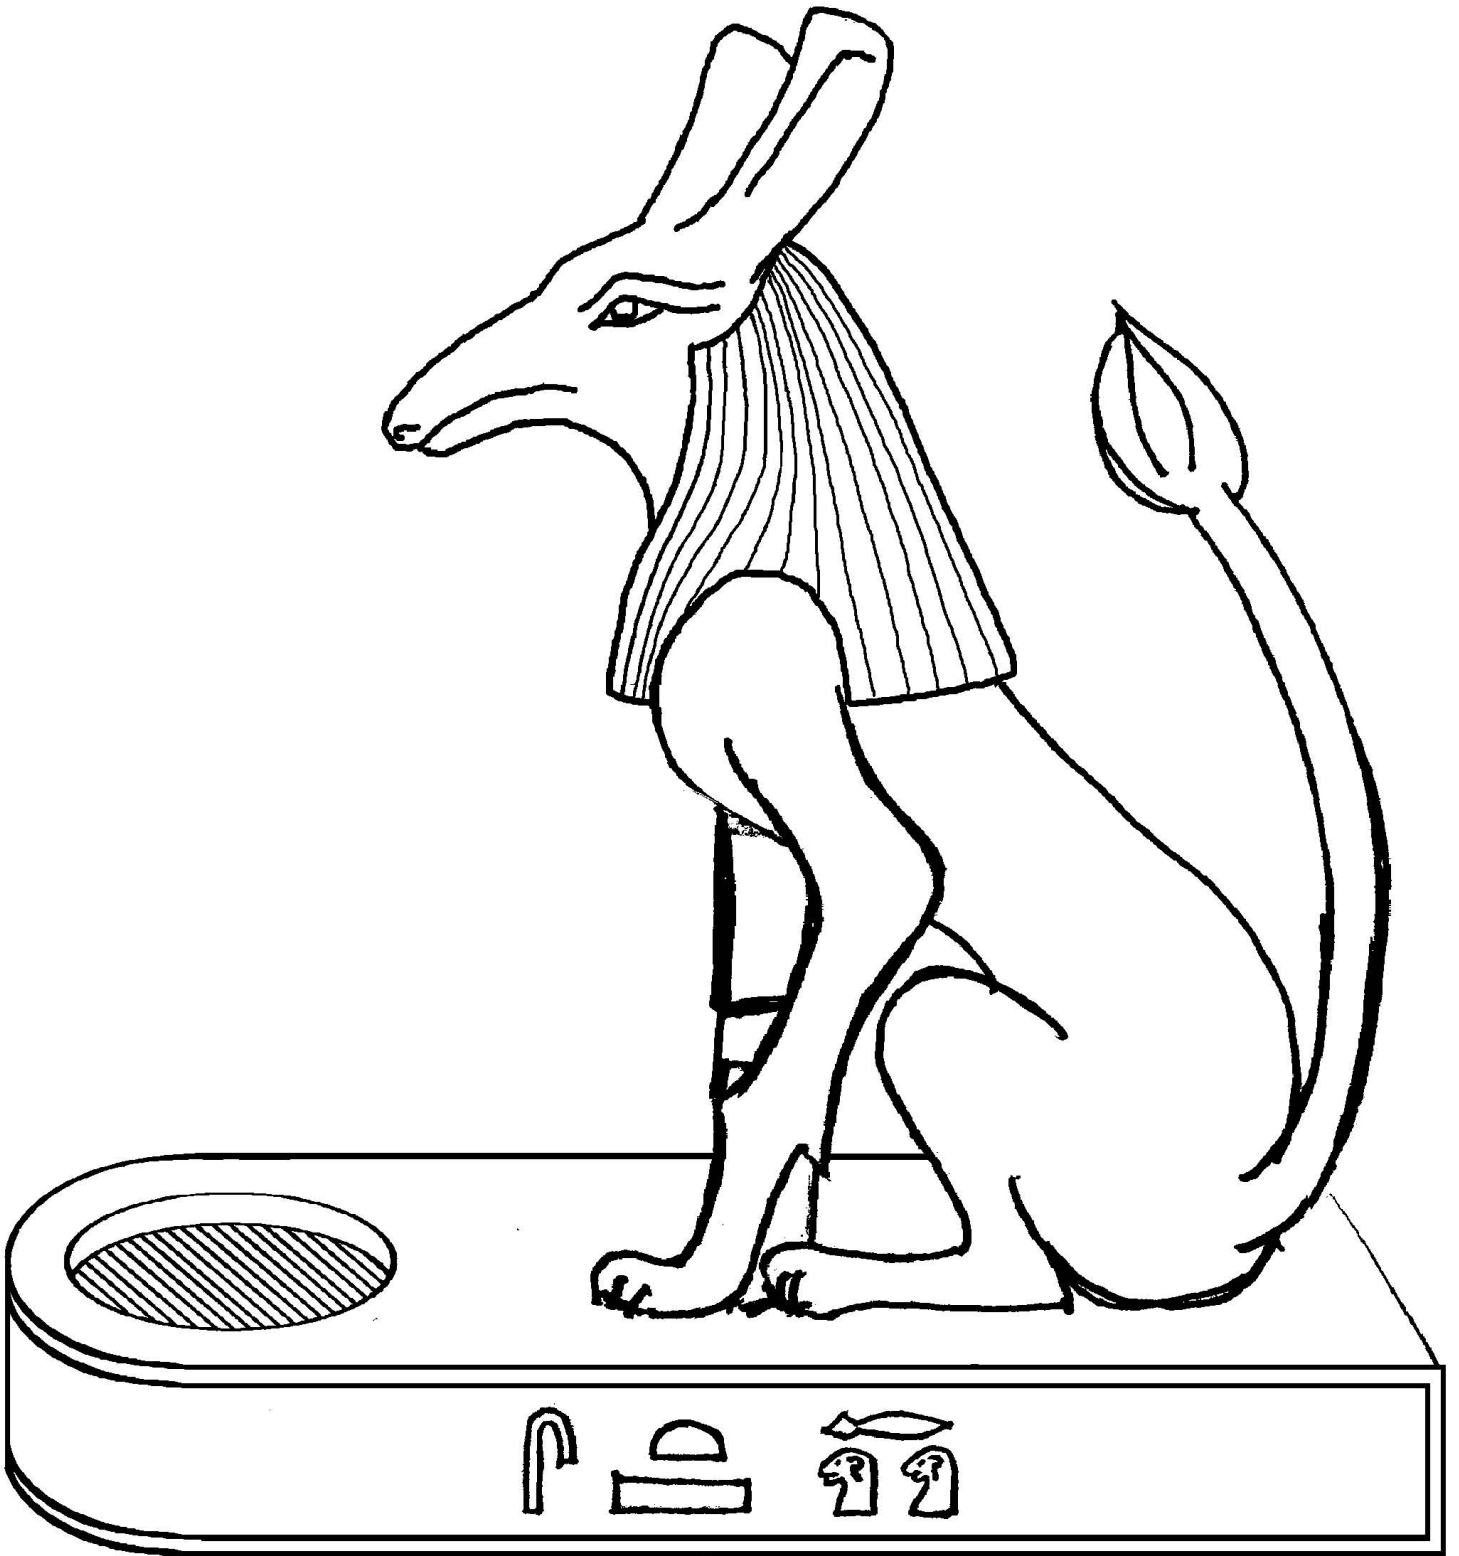

About 7 1/2"
tall

Recessed area to be
1 1/2" at diameter

View from above, glyphs meaning "Neheh" (forever) and my initials, right space for sculptor signature.